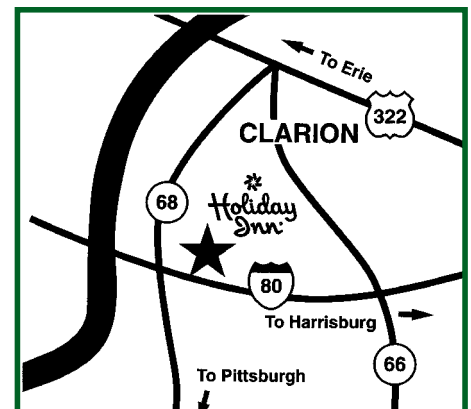

NEARBY RESTAURANTS

within 1/2 mile or less:

- The Fairway Casual Dining
- Eat n' Park
- RRR Roadhouse
- Perkin's
- Captain Loomis