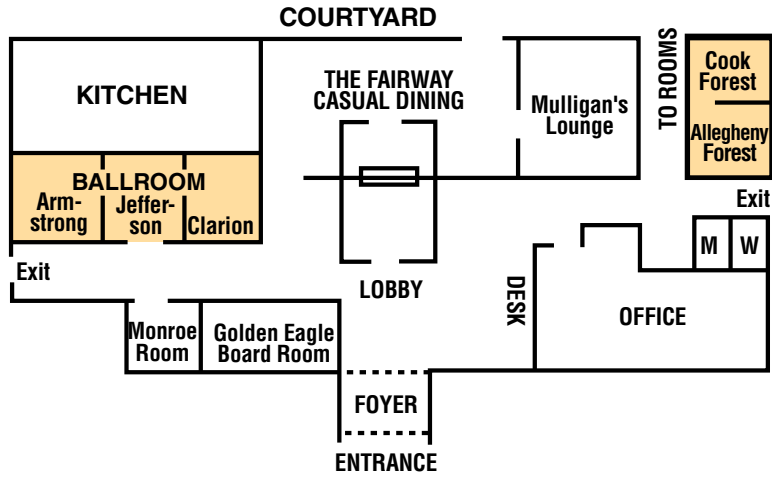

GUEST ROOM INFORMATION

Number of rooms	121
Number of floors	2
Double/doubles	98
Kings	16
Suites	2
Meeting Room Suites	1

GUEST ROOM FEATURES

- Non-smoking rooms available
- ADA Accessible rooms available
- Alarm clock/radio
- Coffee maker with coffee
- 25" color TV with cable
- Hair dryer
- Internet access
- In-room movies
- Iron and full-size ironing board
- Voice mail
- Dataport

GUEST SERVICES

- On site copy and fax
- Priority Club
- Laundry/valet
- Safe-deposit boxes
- Vending and ice machines

DINING/ENTERTAINMENT

- The Fairway Casual Dining, full service restaurant serving breakfast and dinner daily, lunch Monday - Friday
- Mulligan's Lounge
- Room service available
- Special holiday celebrations

AREA POINTS OF INTEREST

- Clarion Oaks Golf Club, adjacent
- Clarion University of PA, 2 mi.
- Hi-Level Golf Course, 15 mi.
- Pinecrest Country Club, 15 mi.
- Cook Forest State Park, 25 mi.
- Foxburg Country Club, 30 mi.
- Hunter's Station Golf Course, 35 mi.

NEARBY RESTAURANTS

within 1/2 mile or less:

- The Fairway Casual Dining
- Eat n' Park
- RRR Roadhouse
- Perkin's
- Captain Loomis

CLARION, PENNSYLVANIA

FACILITY	Size	Sq. Feet	Ceiling Height	Capacity of Room			
				Theater	Classroom	Banquet	Reception
Magic Forests Ballroom	70' x 30'	2100	10'	225	120	200	150
Clarion Room	35' x 20'	700	10'	75	35	50	50
Jefferson Room	35' x 20"	700	10'	75	35	50	50
Armstrong Room	35' x 20'	700	10'	75	35	50	50
Cook Forest Room	25' x 19"	475	10'	35	20	20	32
Allegheny Forest Room	25' x 19'	475	10'	40	25	25	32
Golden Eagle Board Room	24' x 12'	290	10'	--	--	--	--
Monroe Room	18' x 12'	216	10'	--	--	--	--
Courtyard	--	1700	--	225	100	200	190